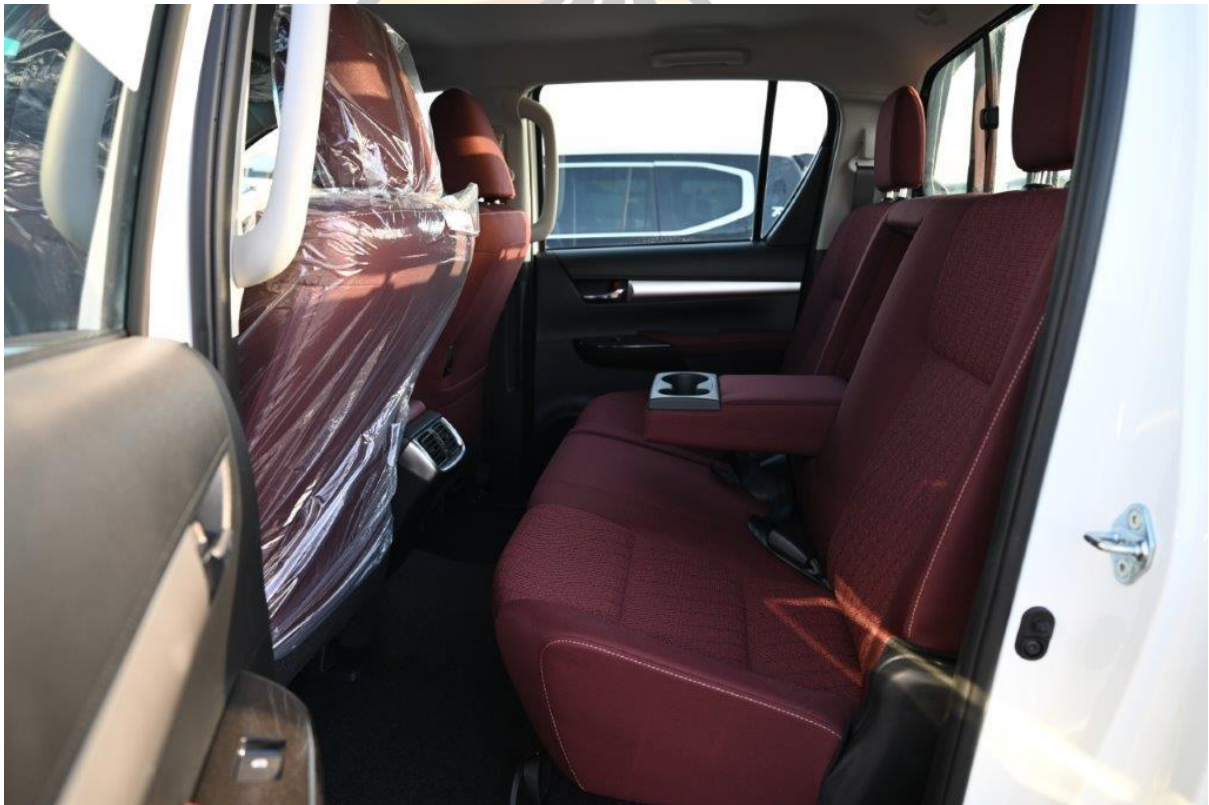

SAHARA MOTORS FZE
+971561144253, +971544400938

YOUR DREAM CAR STORE
www.saharamotorsfze.com

Showroom 19, DAZ (DUCAMZ), Ras Al Khor - Dubai - United Arab Emirates
 info@saharamotorsfze.com
 +971561144253, +971544400938